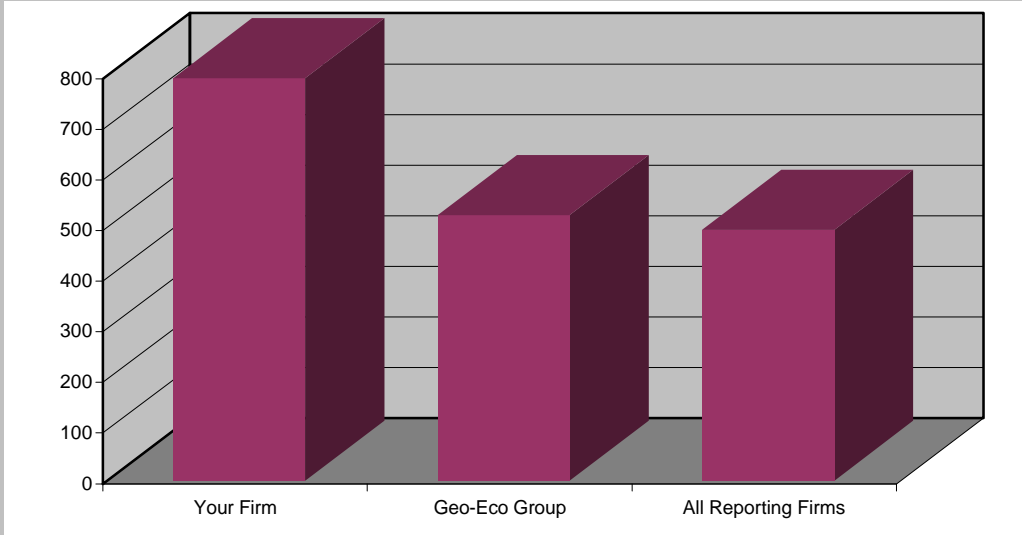

Total Flight Hours

This graph represents the total number of flight hours flown on the aircraft during the audit period.

	1998	1999	2000	2001
Your Firm	0	0	796	0
Geo-Eco Group	0	0	525	0
All Reporting Firms	0	0	496	0