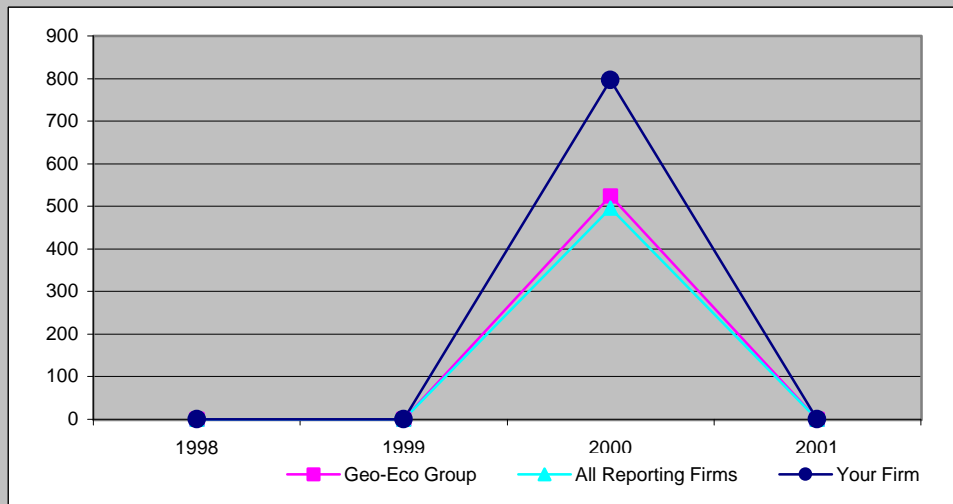

Total Flight Hours

This graph represents the total number of flight hours flown on the aircraft during the audit period.

	1998	1999	2000	2001
Your Firm	0	0	796	0
Geo-Eco Group	0	0	525	0
All Reporting Firms	0	0	496	0